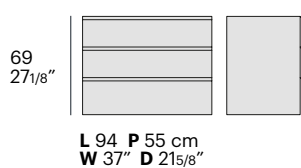

dimensioni / dimensions: