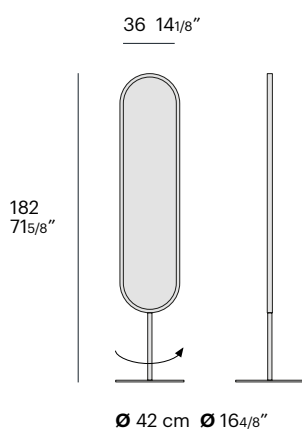

lap

design ruga.perissinotto

Lap è una specchiera freestanding girevole, perfetta per dare risalto e importanza agli spazi più intimi della casa.

Lap is a freestanding revolving mirror, perfect to give prominence and importance to the most intimate spaces of the house.

dimensioni / dimensions:

---

finiture / finishes: