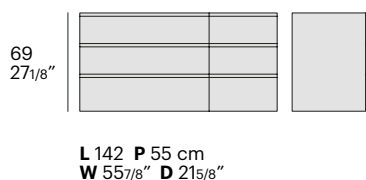

dimensioni / dimensions: