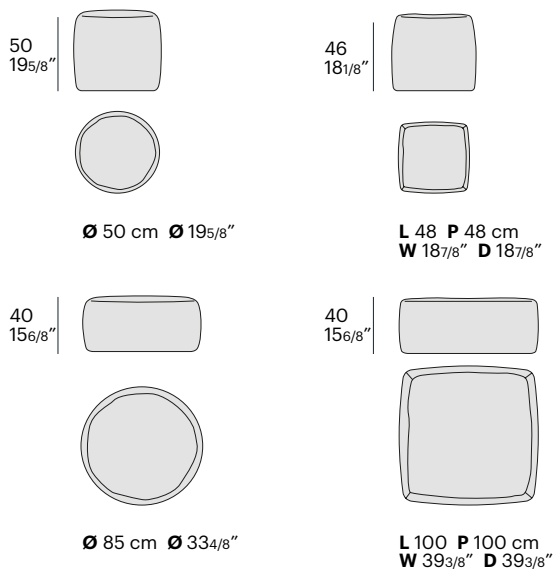

## dimensioni / dimensions:

sfoderabile / removable cover

## dimensioni / dimensions:

Ø 46 cm Ø 18 1/8"

L 45 P 45 cm  
W 17 6/8" D 17 6/8"