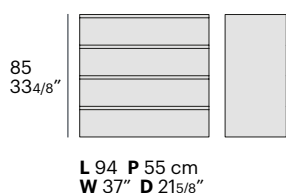

dimensioni / dimensions: