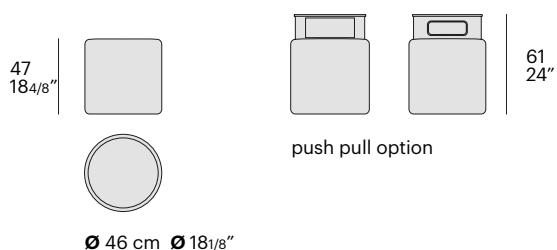

## dimensioni / dimensions:

Ø 46 cm Ø 18 1/8"

L 45 P 45 cm  
W 17 6/8" D 17 6/8"