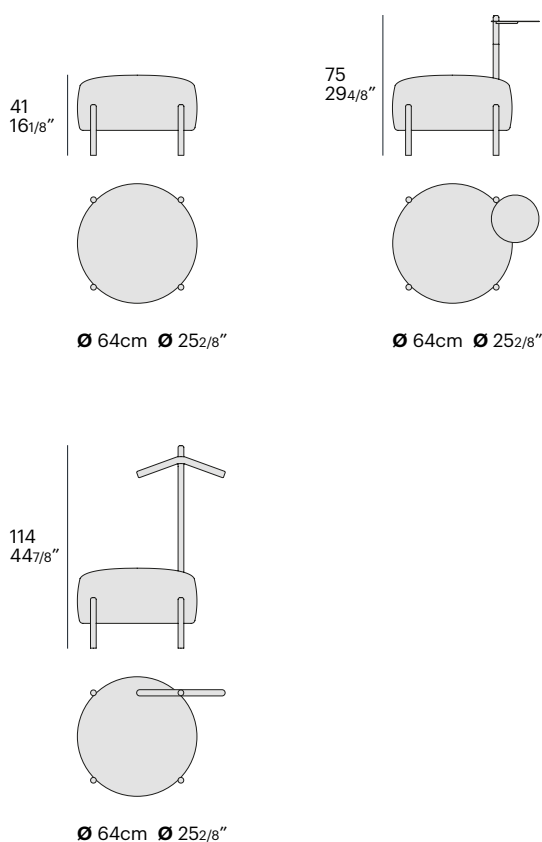

## dimensioni / dimension:

---

45  
17<sup>6</sup>/<sub>8</sub>"

Ø 100 cm Ø 39<sup>3</sup>/<sub>8</sub>"

---

non sfoderabile / not removable cover

## dimensioni / dimensions:

## dimensioni / dimensions:

---

L 96 P 40 cm  
W 37 5/8" D 15 5/8"

#### dimensioni / dimensions:

---

L 122 P 46 cm  
W 48" D 18 1/8"