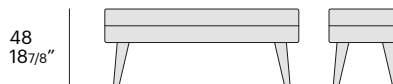

#### dimensioni / dimensions:

---

L 122 P 46 cm  
W 48" D 18 1/8"

---

sfoderabile / removable cover