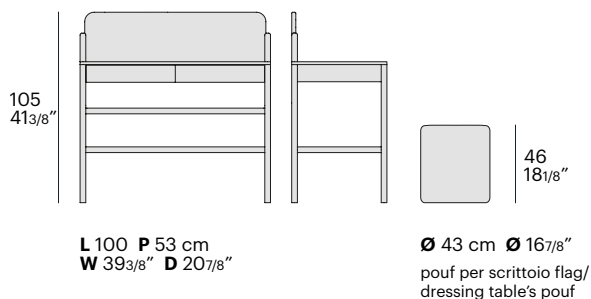

dimensioni / dimensions:

finiture / finishes: