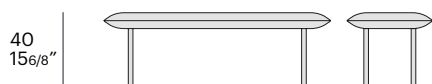

#### dimensioni / dimensions:

---

L 122 P 46 cm  
W 48" D 18 1/8"