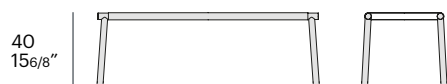

## dimensioni / dimensions:

---

L 96 P 40 cm  
W 37 5/8" D 15 5/8"