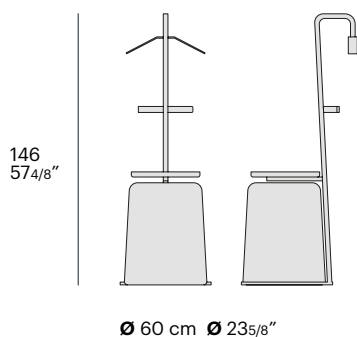

## dimensioni / dimensions:

---

**L 46 P 36 cm**  
**W 18 1/8" D 14 1/8"**

disponibile per / only for

## dimensioni / dimensions:

---