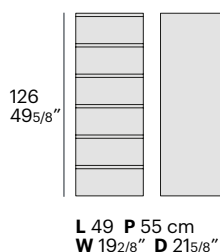

dimensioni / dimensions: