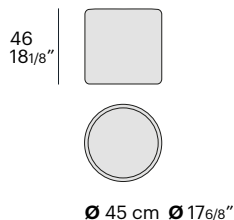

dimensioni / dimensions: