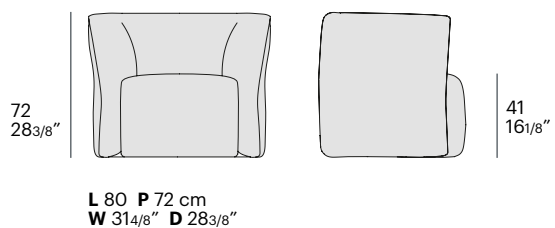

dimensioni / dimensions:

---

non sfoderabile / not removable cover