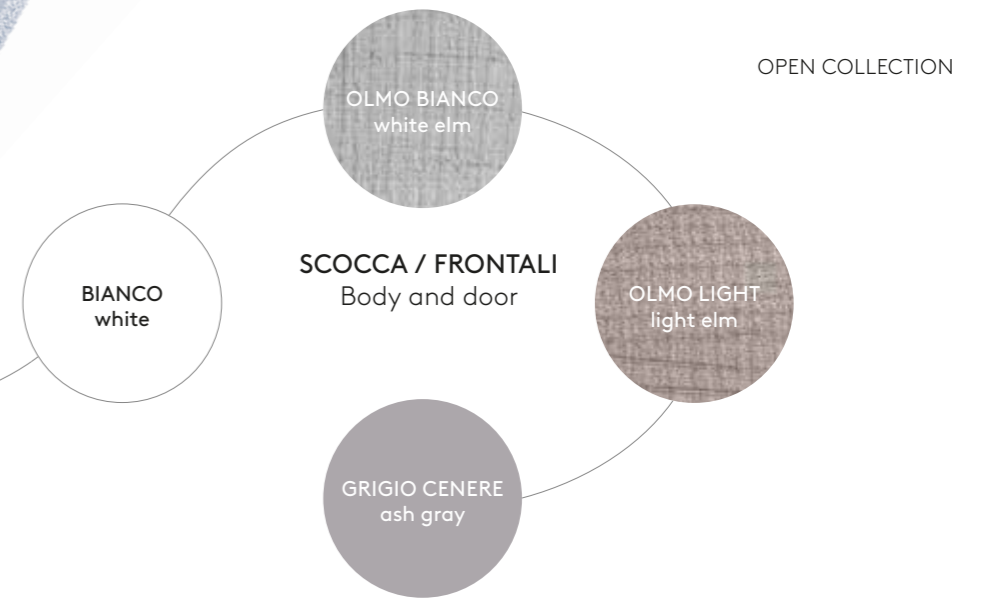

TAVOLINO MAX  
Writing desk-table MAX

Scrivtoio pensile CASTLE  
Hanging desk CASTLE

ROCK con gamba EASY /  
ROCK with EASY leg

TREE 130

# Finiture / Finishes

OPEN COLLECTION