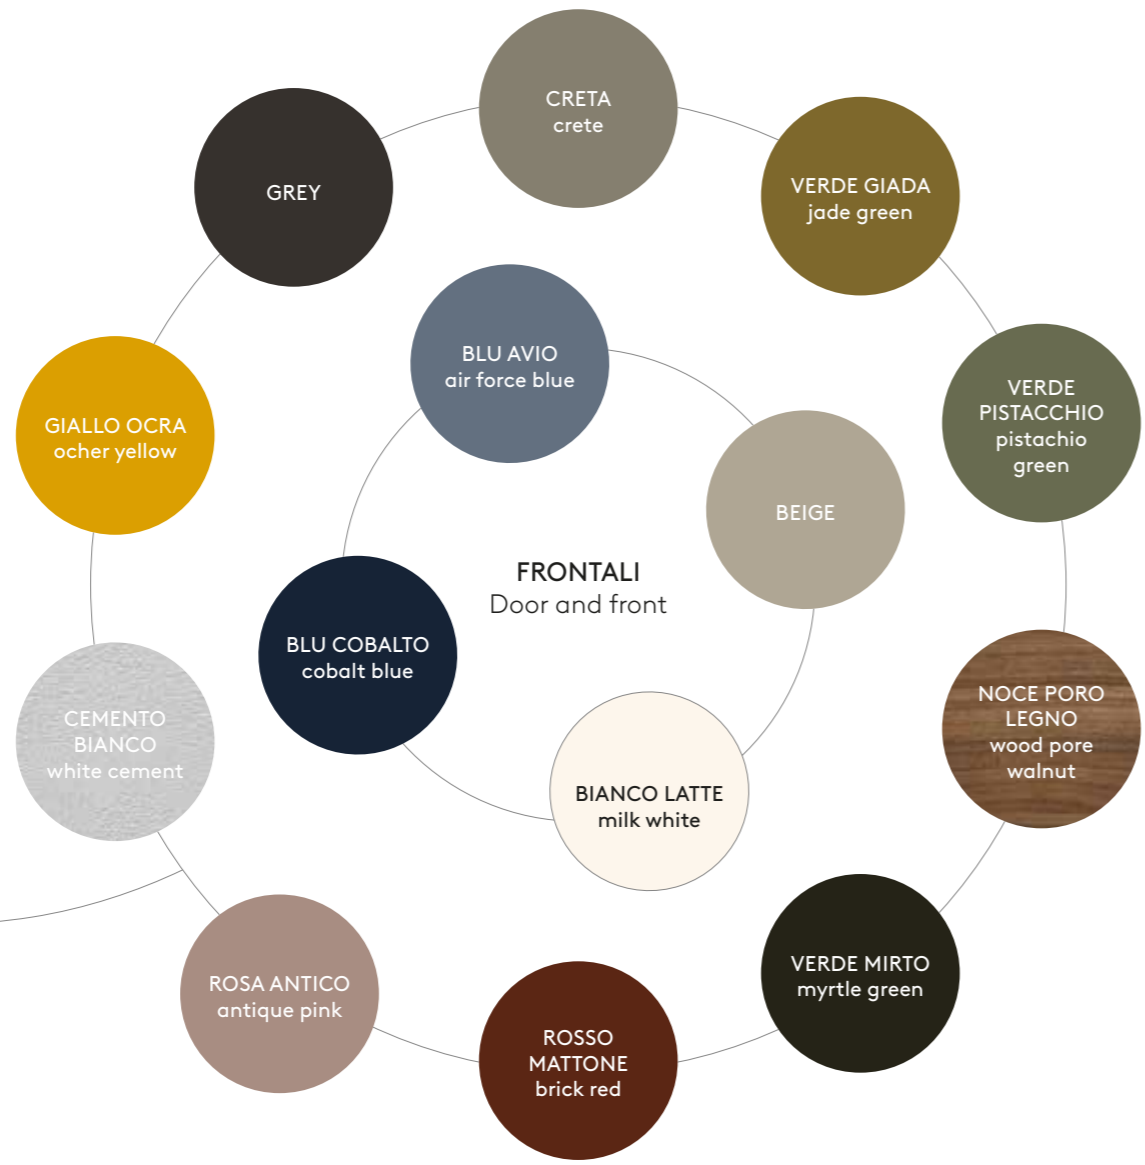

TAVOLINO MAX  
Writing desk-table MAX

Scrivtoio pensile CASTLE  
Hanging desk CASTLE

ROCK con gamba EASY /  
ROCK with EASY leg

TREE 130

# Finiture / Finishes

OPEN COLLECTION