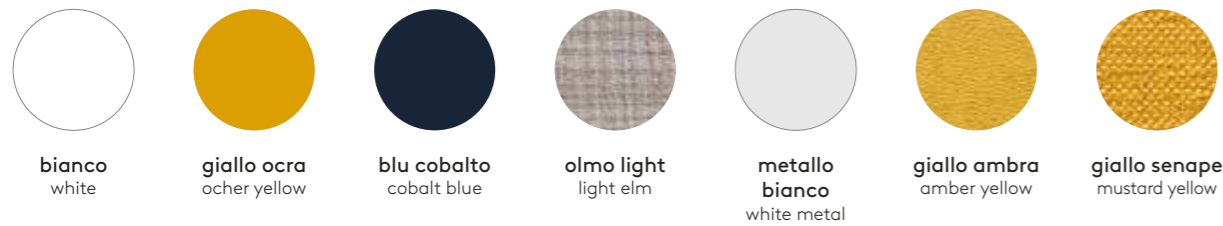

Armadio CODE con ripiani finali, scocca bianco e ante bianco e giallo ocra, letto SWEET con testata imbottita ecopelle giallo ambra e piedino quadrato, comodino KANT e libreria sospesa KANT 2.

CODE wardrobe with end shelves, white body and white and yellow doors, SWEET bed with amber yellow eco-leather upholstered headboard and square foot, KANT bedside table and KANT 2 hanging book shelf.

Scrivania KANT 130 con gamba in metallo bianco, libreria sospesa KANT 1, pouf SWEET in tessuto giallo senape.

KANT 130 desk with metal leg white, KANT 1 hanging book shelf, POUF SWEET in mustard yellow fabric.