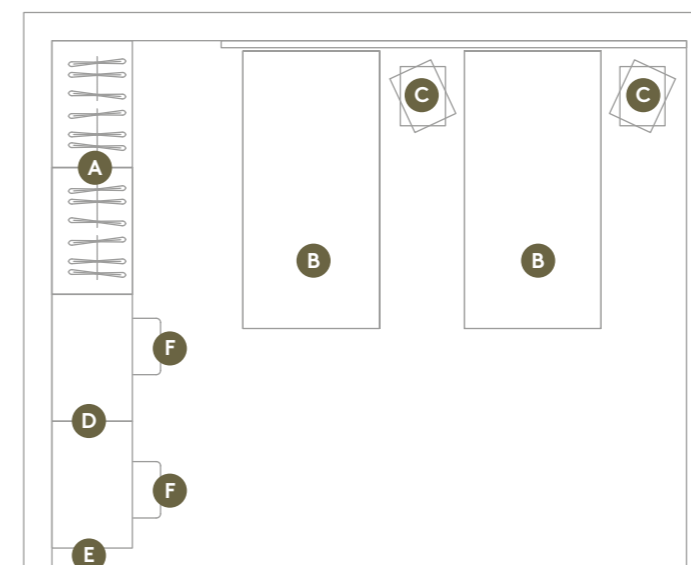

Comp. 04

04 OPEN COLLECTION

- A - Armadio CODE colorato con ponte / Colored CODE cabinet with bridge
- B - Testata MOOD, giroletto SWEET RING con piedini conici
  MOOD headboard, SWEET RING bed frame with conical feet
- C - Comodino WHEEL / WHEEL bedside table
- D - Scrivania KANT 175 con cassetta WHEEL / KANT 175 writing desk with WHEEL
  chest of drawers
- E - Appendiabiti SHANGHAI / Coat hanger SHANGHAI
- F - Pouf SWEET / SWEET pouf