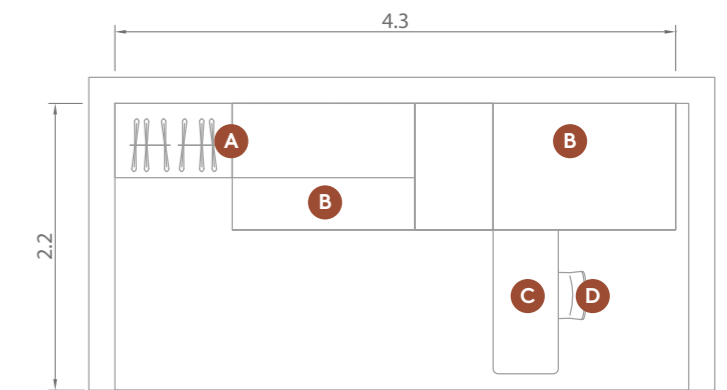

Armadio OPEN con ponte, scocca olmo light, frontali rosso mattone, soppalco CARGO e letto contenitore scorrevole SAX bianco, scrittoio ROCK, gamba metallo rosso mattone, sedia MILLY bianca.

OPEN wardrobe with bridge, light elm body, brick red fronts, staggered frame and storage bed white SAX, ROCK writing desk, brick red metal leg, Milly white chair.

Detail of metal S-shape ladder painted brick red.

Comp. 14

14 OPEN COLLECTION

- A - Armadio OPEN con ponte / OPEN cabinet with bridge
- B - Soppalco CARGO e letto contenitore scorrevole SAX / Loft bed CARGO and sliding container bed SAX
- C - Scrittoio ROCK / ROCK desk
- D - Sedia MILLY / MILLY chair