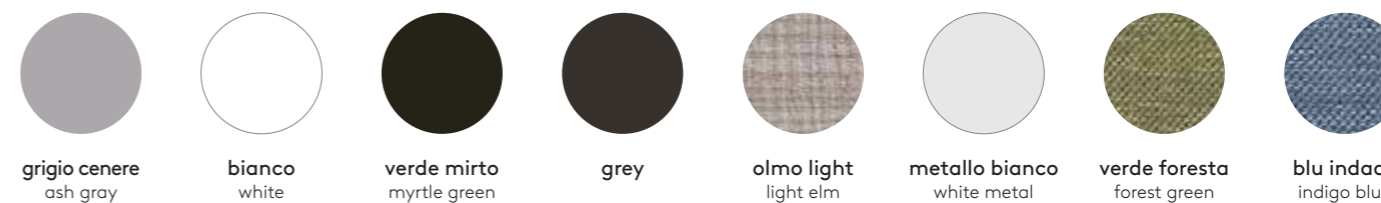

04 OPEN COLLECTION

- A - Armadio CODE colorato con ponte / Colored CODE cabinet with bridge
- B - Testata MOOD, giroletto SWEET RING con piedini conici
  MOOD headboard, SWEET RING bed frame with conical feet
- C - Comodino WHEEL / WHEEL bedside table
- D - Scrivania KANT 175 con cassetta WHEEL / KANT 175 writing desk with WHEEL
  chest of drawers
- E - Appendiabiti SHANGHAI / Coat hanger SHANGHAI
- F - Pouf SWEET / SWEET pouf