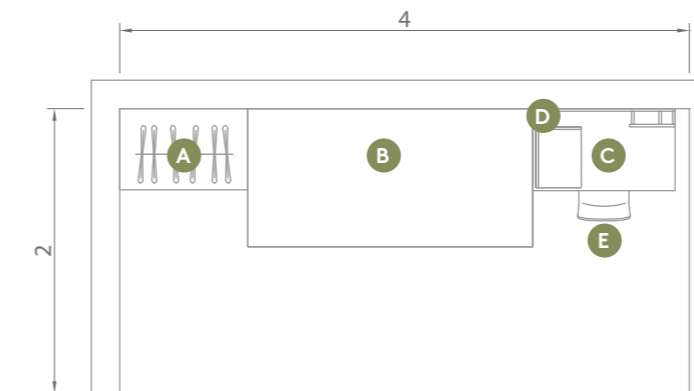

01

OPEN COLLECTION

- A - Armadio OPEN con boiserie CODE / OPEN wardrobe with CODE boiserie
- B - Letto CASTLE / CASTLE bed
- C - Scrivania EASY 100 / EASY 100 desk
- D - Accessori in lamiera / Sheet metal accessories
- E - Seduta ELLEN struttura bianca seduta tessuto verde
  ELLEN chair white structure green fabric seat