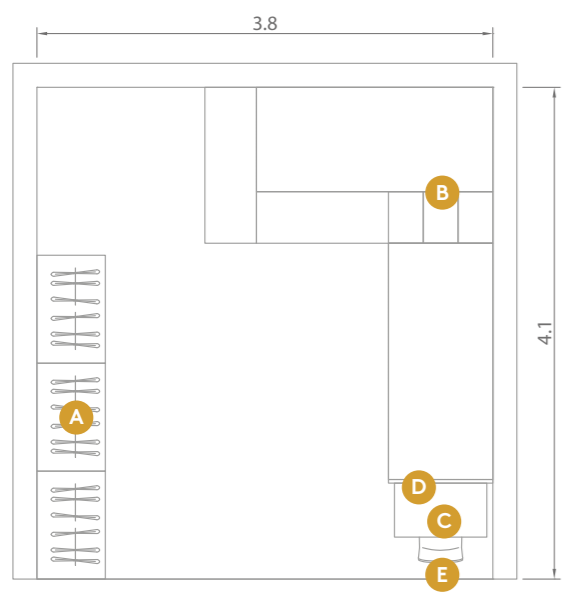

22 OPEN COLLECTION

- A - Armadio CODE con terminale SHANGHAI / CODE cabinet with SHANGHAI final shelves
- B - SYSTEM CASTLE / SYSTEM CASTLE
- C - Scrittoio CASTLE pieghevole per pannello forato / CASTLE folding desk for pegboard
- D - Accessori IRON in lamiera / IRON Sheet metal accessories
- E - Sedia VALLY / VALLY White chair