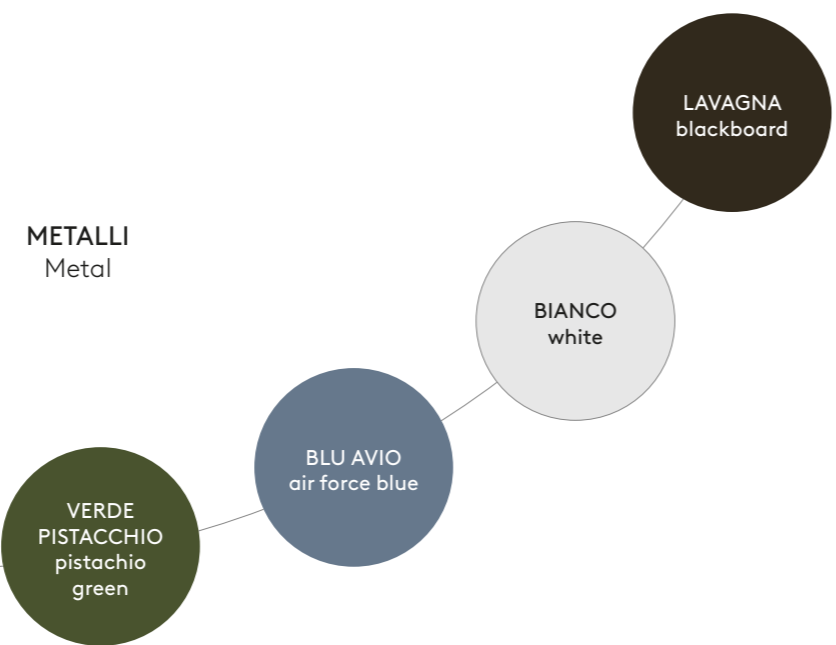

TAVOLINO MAX  
Writing desk-table MAX

Scrivtoio pensile CASTLE  
Hanging desk CASTLE

ROCK con gamba EASY /  
ROCK with EASY leg

TREE 130

# Finiture / Finishes

OPEN COLLECTION