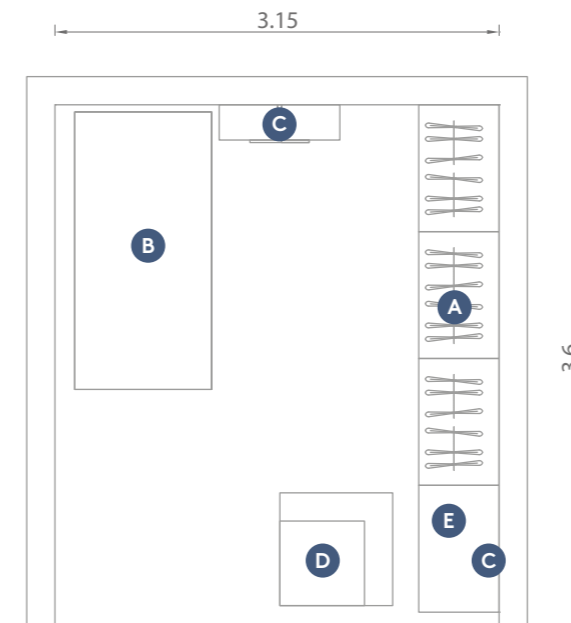

SWEET EASY bed with headboard padded denim blue eco-leather and KANT 1 hanging bookshelf.