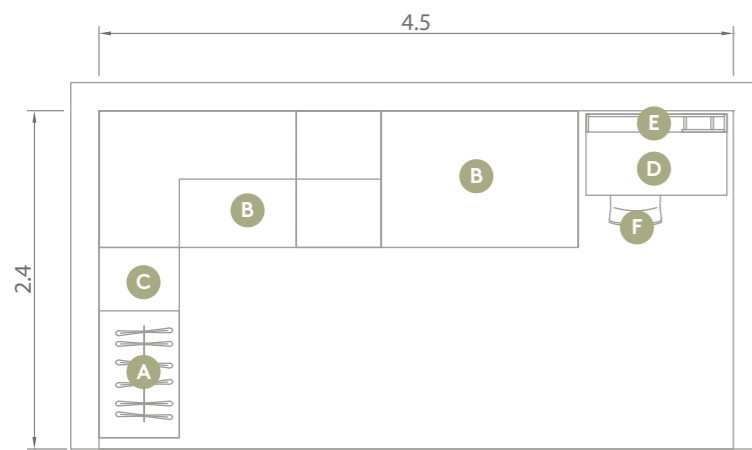

SWEET BASIC bed, OPEN wardrobe with Corner bridge and chest of drawers, light elm body, fronts white, ochre yellow, pistachio green and OPEN bedside table.

Particolare vano letto a ponte.  
Detail of the bridge bed compartment.