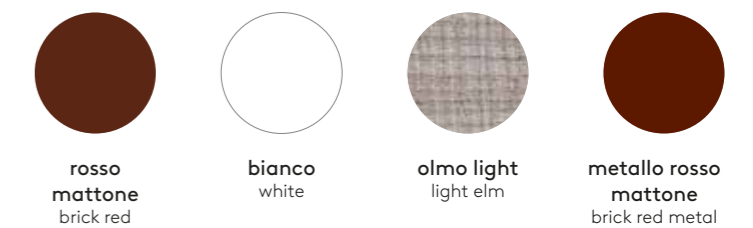

14 OPEN COLLECTION

- A - Armadio OPEN con ponte / OPEN cabinet with bridge
- B - Soppalco CARGO e letto contenitore scorrevole SAX / Loft bed CARGO and sliding container bed SAX
- C - Scrittoio ROCK / ROCK desk
- D - Sedia MILLY / MILLY chair