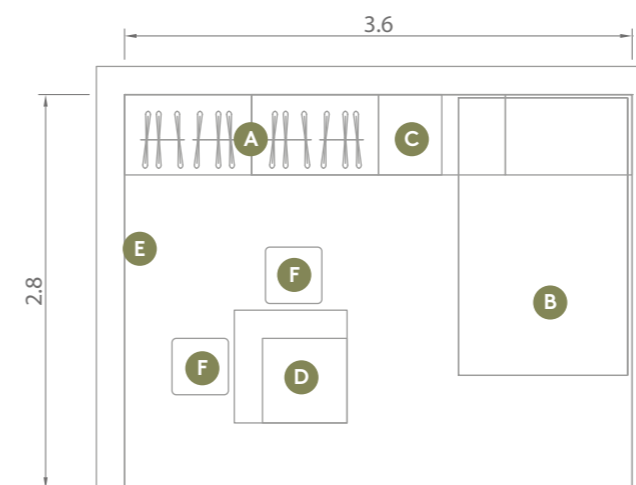

13

OPEN COLLECTION

- A - Armadio CODE con ponte / CODE wardrobe bridge
- B - Letto a contenitore imbottito SOFT / SOFT upholstered storage bed
- C - Comodino OPEN / OPEN bedside table
- D - Scrittoio-tavolino MAX / MAX desk-table
- E - Appendiabiti SHANGHAI / SHANGHAI coat hanger
- F - Pouf SMOOTH / SMOOTH pouf

olmo light
light elm

bianco
white

blu cobalto
cobalt blue

verde foresta
forest green

blu denim
denim blue

bianco ghiaccio
ice white