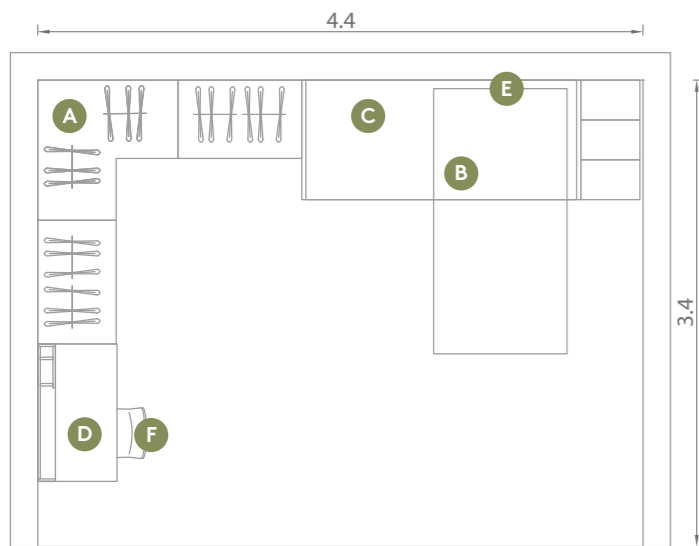

21

OPEN COLLECTION

- A - Armadio OPEN con angolo e cassetiera / OPEN wardrobe with corner and chest of drawers
- B - Letto a ponte e Letto SWEET BASIC / Bridge bed and SWEET BASIC bed
- C - Comodino FLAB OPEN / FLAB OPEN bedside table
- D - Scrivania TREE 130 / TREE 130 writing desk
- E - Libreria sospesa KANT 1 / KANT 1 hanging bookshelf
- F - Sedia MARTY / MARTY chair