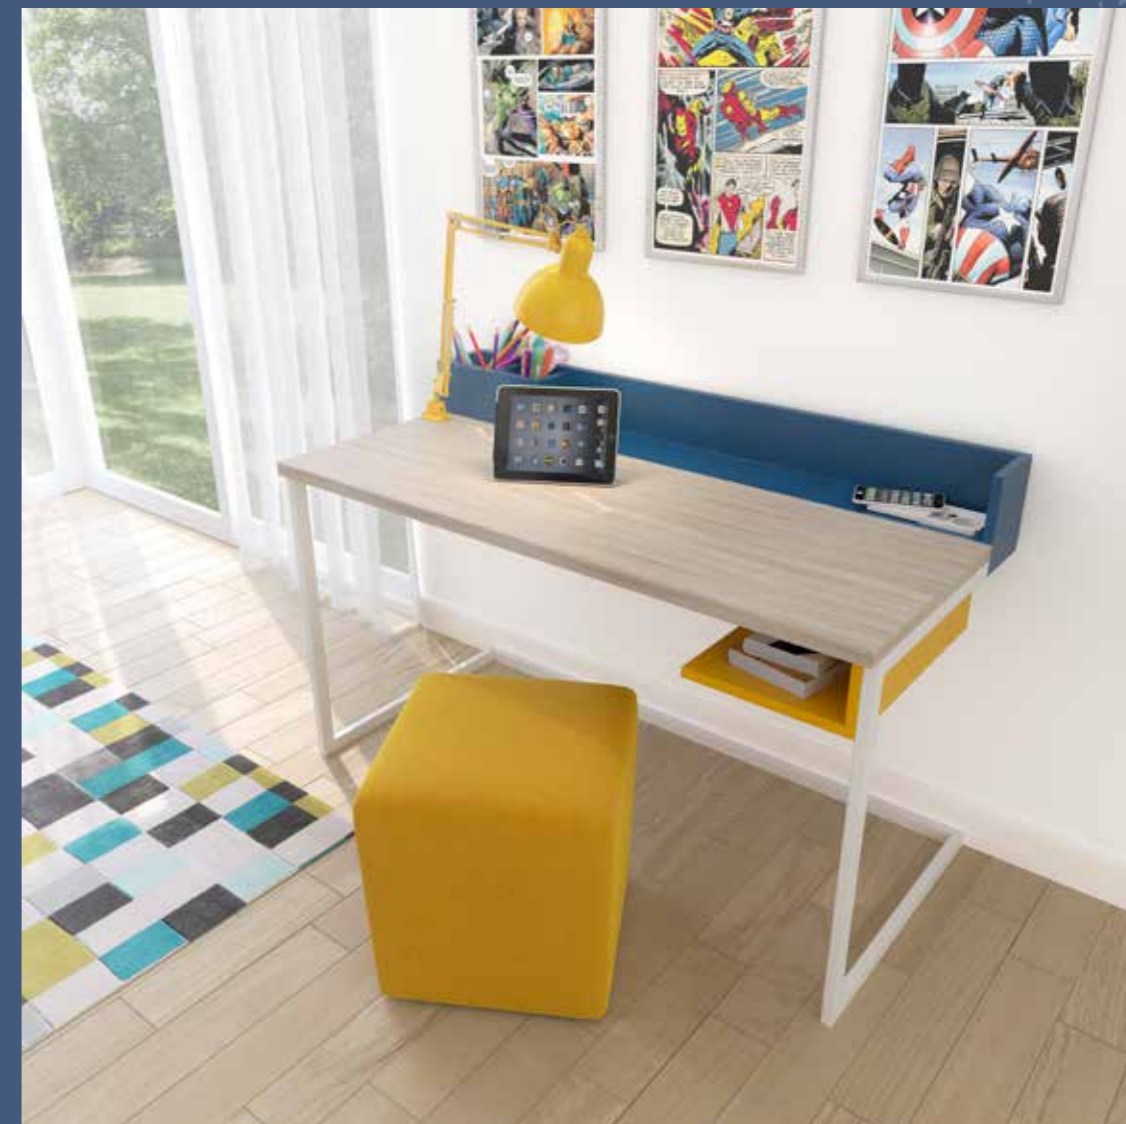

Scrivania KANT 130 con gamba in metallo bianco e
Pouf SWEET in tessuto giallo senape.

KANT 130 writing desk with white metal leg and
SWEET POUF in mustard yellow fabric.