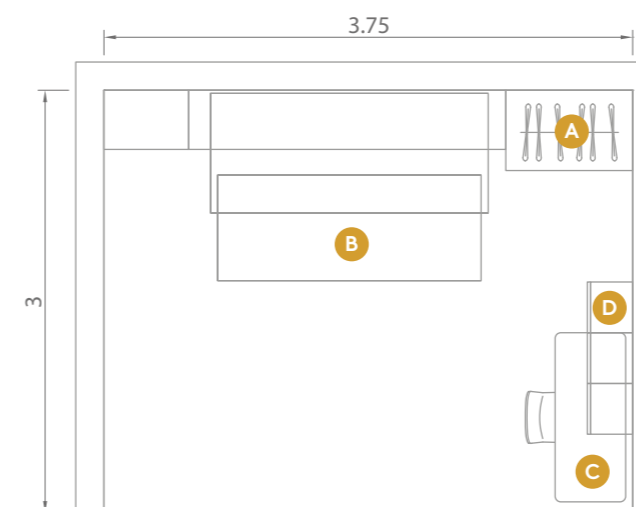

bianco white	blu avio air force blue	giallo ocre ocher yellow
metallo blu avio air force blue metal	giallo ambra amber yellow	olmo light light elm