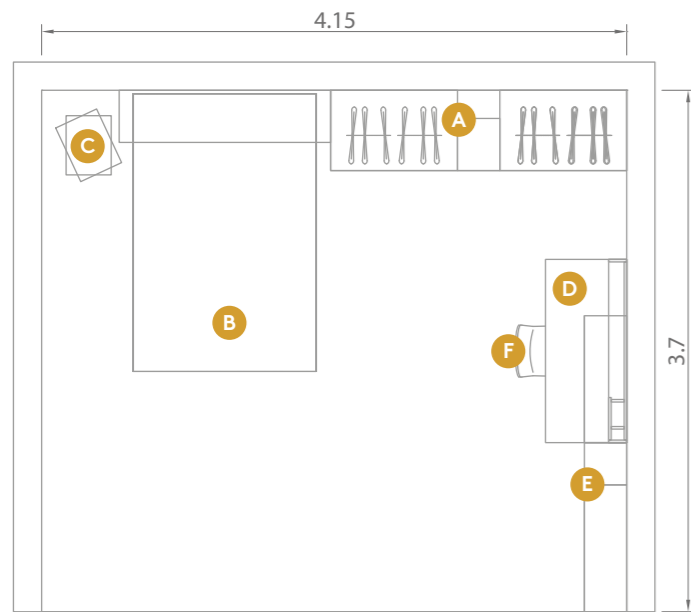

06

OPEN COLLECTION

- A - Armadio OPEN con pensili e Libreria SHANGHAI/ OPEN wardrobe with wall units and bookcase SHANGHAI
- B - Letto CUBE / CUBE bed
- C - Comodino WHEEL / WHEEL bedside table
- D - Scrivania EASY WHEEL 130 / WHEEL 130 desk
- E - Pensili metallo FRAME e KUBOCOLOR/ FRAME and KUBOCOLOR metal wall units
- F - Seduta ELLEN / ELLEN chair