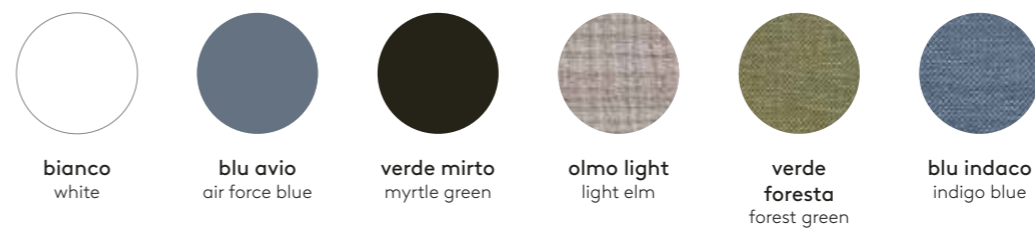

02 OPEN COLLECTION

- A - Armadio OPEN con ponte ad angolo / OPEN wardrobe with corner bridge
- B - Libreria SHANGHAI / SHANGHAI bookcase
- C - Giroletto SWEET RING con piedini conici / SWEET RING bed frame with conical feet
- D - Comodino SWEET con piedini conici / SWEET bedside table with conical feet
- E - Scrivania SWEET con carter da 120 / SWEET writing desk with 120 carter
- F - Pensili SWEET, Appendiabiti SHANGHAI / SWEET wall units, SHANGHAI coat hanger
- G - Sedia ELLEN / ELLEN chair white structure blue fabric seat